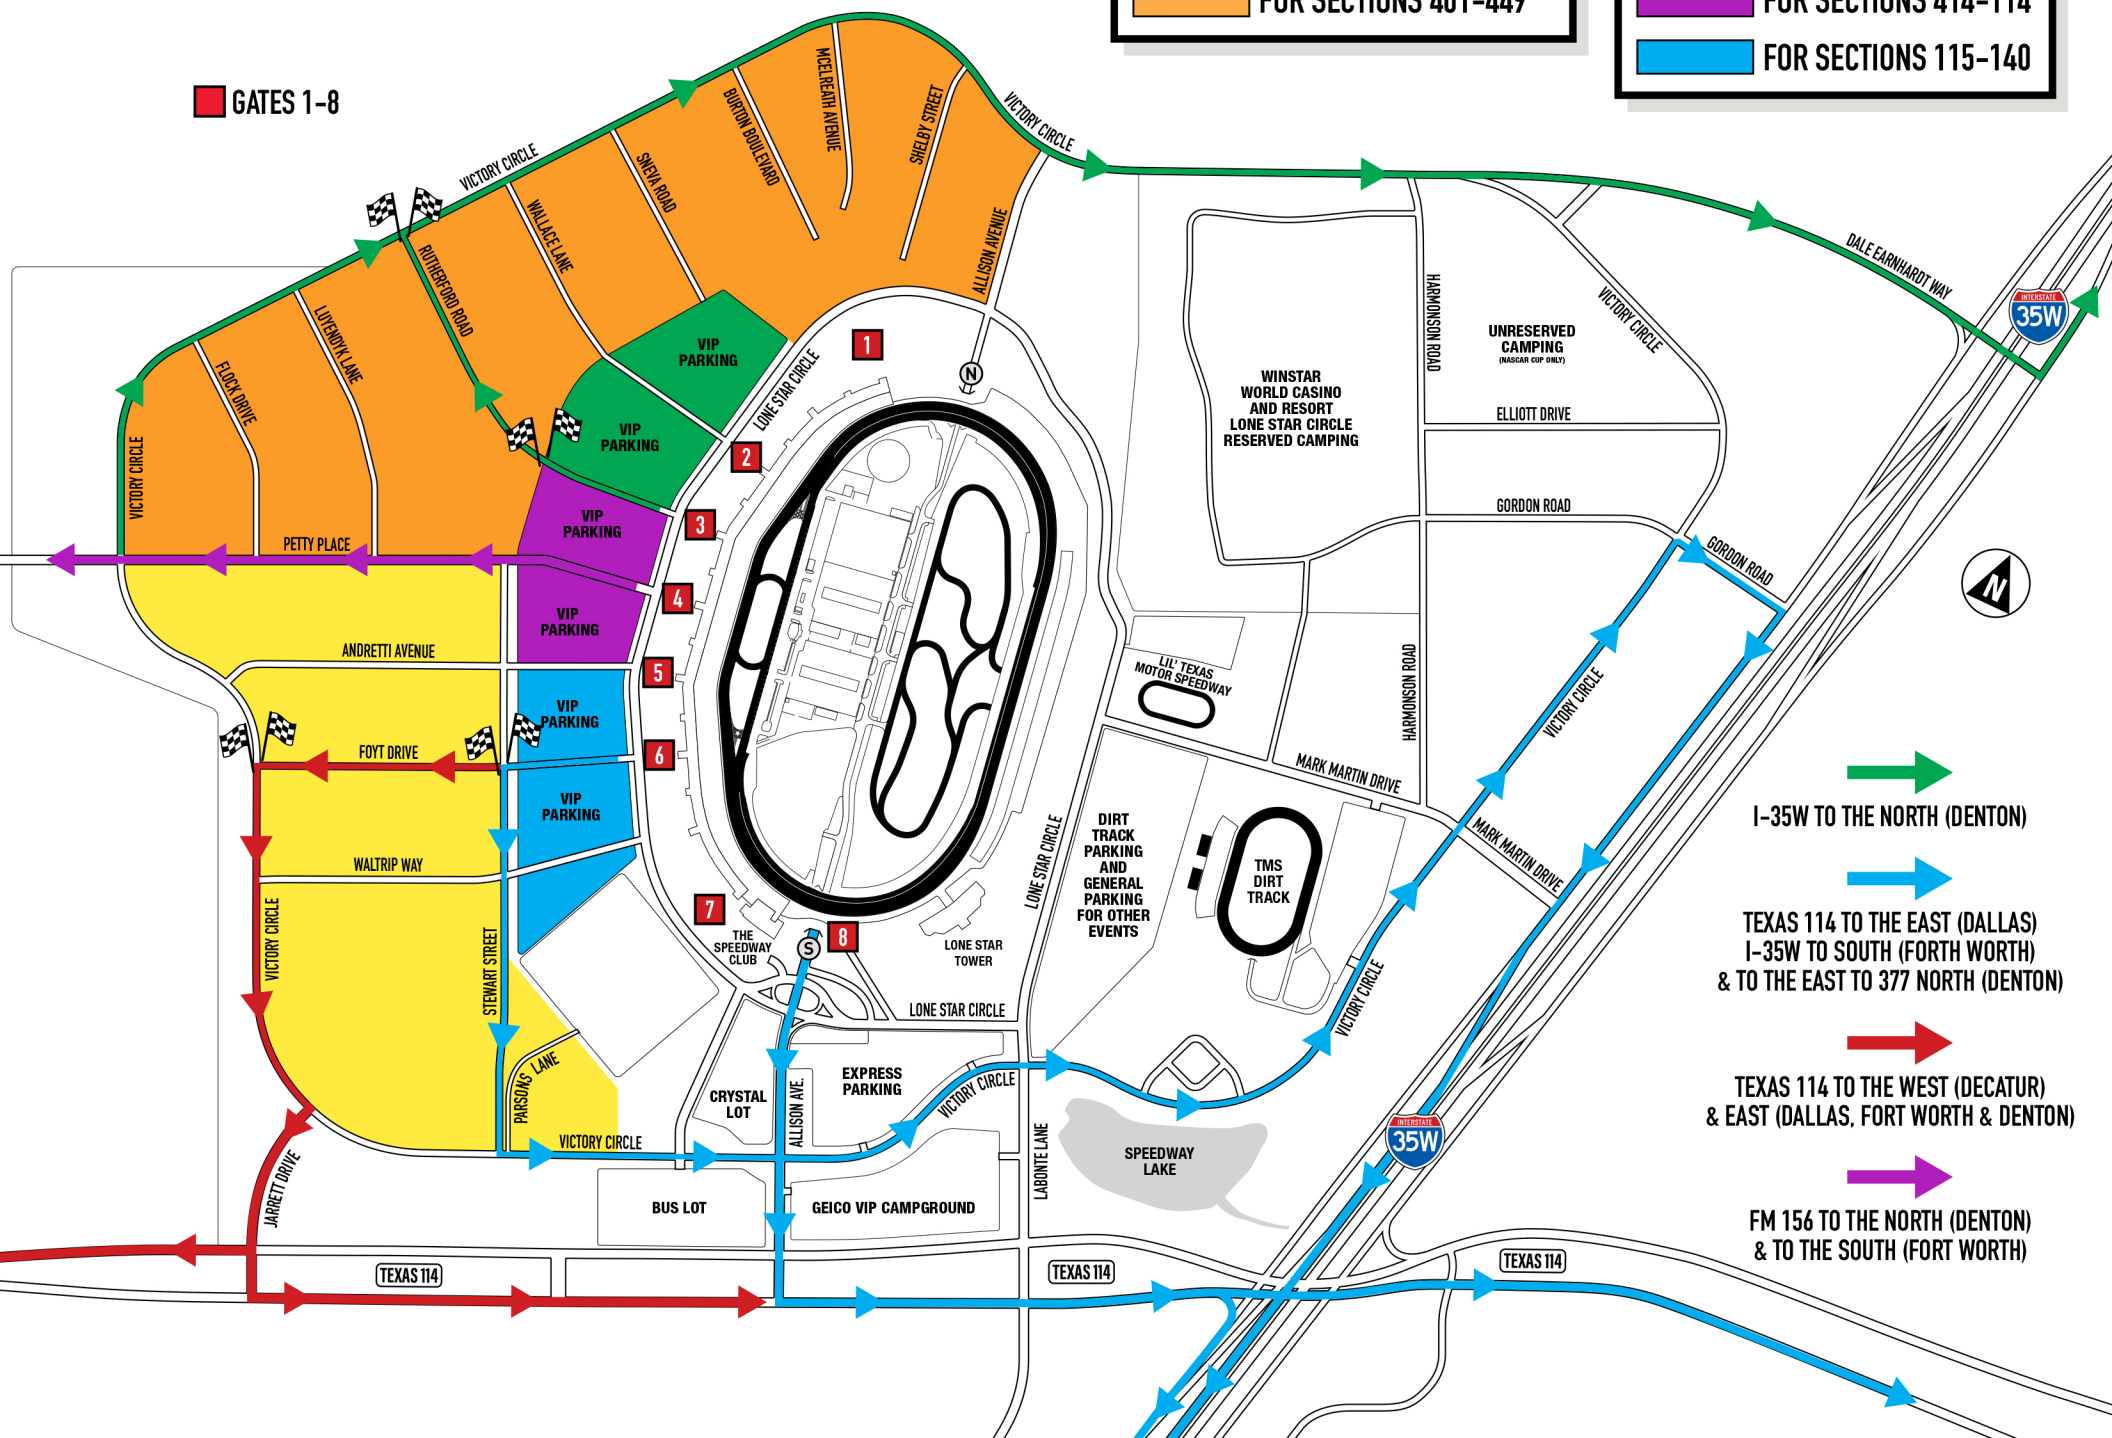

# TEXAS INBOUND ROUTES

**FREE GENERAL PARKING**

- FOR SECTIONS 101-149
- FOR SECTIONS 401-449

**VIP PARKING**

- FOR SECTIONS 440-415
- FOR SECTIONS 414-114
- FOR SECTIONS 115-140

**GATES 1-8**

- I-35W FROM THE NORTH (DENTON) & FROM THE SOUTH (FORT WORTH)
- TEXAS 114 FROM THE EAST (DALLAS) & I-35W FROM THE SOUTH (FORT WORTH)
- TEXAS 114 FROM THE WEST (DECATUR)
- FM 156 FROM THE NORTH (DENTON) & FROM THE SOUTH (FORT WORTH)

USE 35W EXIT 69 TO ACCESS TEXAS 114

## FREE GENERAL PARKING

- FOR SECTIONS 101-149
- FOR SECTIONS 401-449

## VIP PARKING

- FOR SECTIONS 440-415
- FOR SECTIONS 414-114
- FOR SECTIONS 115-140

GATES 1-8

- I-35W TO THE NORTH (DENTON)
- TEXAS 114 TO THE EAST (DALLAS)  
I-35W TO SOUTH (FORT WORTH)  
& TO THE EAST TO 377 NORTH (DENTON)
- TEXAS 114 TO THE WEST (DECATUR)  
& EAST (DALLAS, FORT WORTH & DENTON)
- FM 156 TO THE NORTH (DENTON)  
& TO THE SOUTH (FORT WORTH)