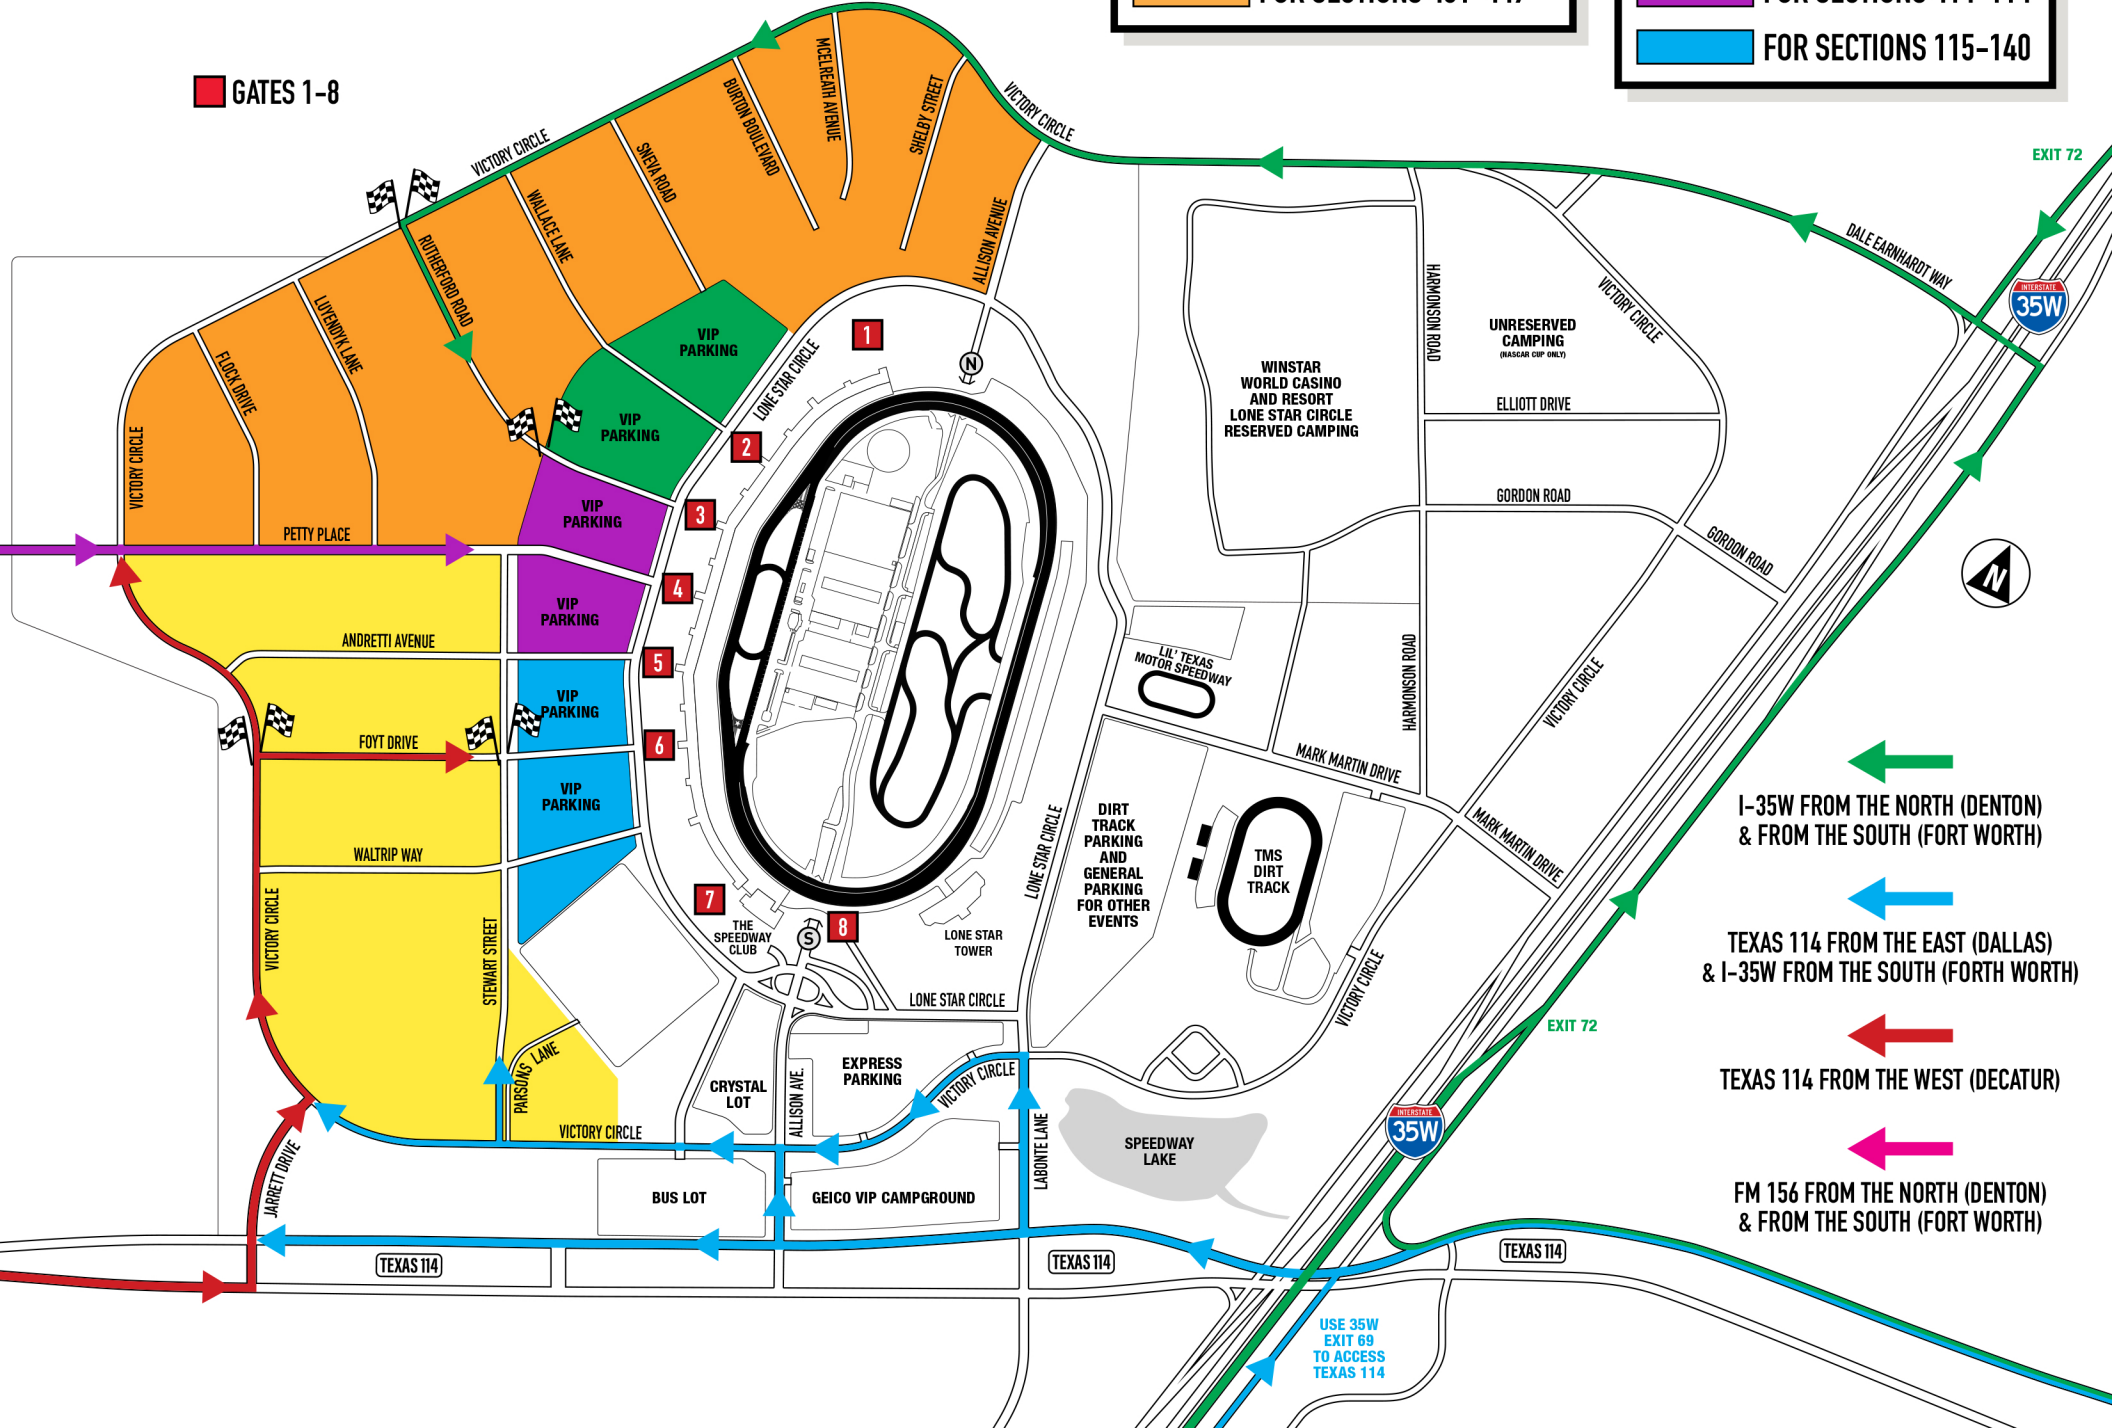

# TEXAS INBOUND ROUTES

**FREE GENERAL PARKING**

- FOR SECTIONS 101-149
- FOR SECTIONS 401-449

**VIP PARKING**

- FOR SECTIONS 440-415
- FOR SECTIONS 414-114
- FOR SECTIONS 115-140

**GATES 1-8**

- I-35W FROM THE NORTH (DENTON) & FROM THE SOUTH (FORT WORTH)
- TEXAS 114 FROM THE EAST (DALLAS) & I-35W FROM THE SOUTH (FORT WORTH)
- TEXAS 114 FROM THE WEST (DECATUR)
- FM 156 FROM THE NORTH (DENTON) & FROM THE SOUTH (FORT WORTH)

USE 35W EXIT 69 TO ACCESS TEXAS 114

## FREE GENERAL PARKING

- FOR SECTIONS 101-149
- FOR SECTIONS 401-449

## VIP PARKING

- FOR SECTIONS 440-415
- FOR SECTIONS 414-114
- FOR SECTIONS 115-140

GATES 1-8

- I-35W TO THE NORTH (DENTON)
- TEXAS 114 TO THE EAST (DALLAS)  
I-35W TO SOUTH (FORT WORTH)  
& TO THE EAST TO 377 NORTH (DENTON)
- TEXAS 114 TO THE WEST (DECATUR)  
& EAST (DALLAS, FORT WORTH & DENTON)
- FM 156 TO THE NORTH (DENTON)  
& TO THE SOUTH (FORT WORTH)